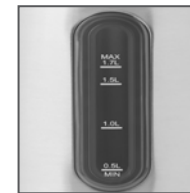

Equip 1.7L Jug Kettle

Model No.	MREK17SS
Product Name	Equip 1.7L Jug Kettle
Colour	Stainless Steel
Features	<ul style="list-style-type: none"> • 360° base • Easy view water window • Water level indicator • Stainless steel body
Capacity	1.7L
Dishwasher Safe	N/A
Wattage - Voltage	1850-2200W - 220-240V~ 50-60Hz
Size - w x d x h mm	155 x 245 x 243
Weight	0.85kg
Warranty	2 years domestic
EAN	9420033226290
Product Category	Breakfast

Complimenting all stylish and modern kitchens with the Equip range. Subtle styling in a stainless steel finish will fit in well with all kitchen aesthetics. The Equip 1.7L kettle comes with water level indicator and 360° base for left or right handed access.

- 1.7L Capacity - make up to 6 cups at once
- 360° base - use your kettle left or right handed
- Boil dry protection
- Cord storage

Create an ultimate kitchen statement with our new Equip collection!

water window