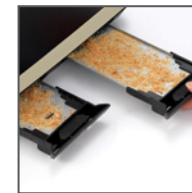

Ascend Soft Gold 4 Slice Toaster

Model No.	MRSQT4B
Product Name	Ascend Soft Gold 4 Slice Toaster
Colour	Satin Black
Colours Available	Ocean Grey, Bistro Green
Features	<ul style="list-style-type: none"> • 2 or 4 Slice independent operation • Variable browning control • Defrost, cancel & reheat buttons • High lift lever
Dishwasher Safe	N/A
Wattage - Voltage	1680-2000W - 220-240V / 50-60Hz
Size - w x d x h mm	280 x 308 x 215
Weight	2.65kg
Warranty	2 year domestic
EAN	9420033220991
Product Category	Breakfast

Creating an expressive and stylish new look with the Ascend Range. Bringing practicality to your kitchen, the range of warm colours are beautifully accented with soft gold and will be a focal point in your kitchen.

- Elegant Soft Gold trims and details
- Satin finish
- Removable crumb trays
- Cord storage
- BPA Free

Stylish traditional design combining all the features required in today's modern kitchen

high lift levers