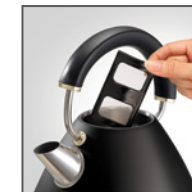

removable filter