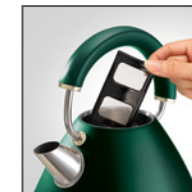

Ascend Soft Gold Traditional Pyramid Kettle

morphyrichards
smart ideas for your home

Model No.	MRS GK15GN
Product Name	Ascend Soft Gold Traditional Pyramid Kettle
Colour	Bistro Green
Colours Available	Satin Black, Ocean Grey
Features	<ul style="list-style-type: none"> • On/Off switch illumination • 360° base • Easy view water window • Concealed element • Removable limescale filter
Capacity	1.5L
Dishwasher Safe	N/A
Wattage - Voltage	2200W - 220-240V / 50-60Hz
Size - w x d x h mm	235 x 221 x 277
Weight	1.42kg
Warranty	2 year domestic
EAN	9420033222810
Product Category	Breakfast

Creating an expressive and stylish new look with the Ascend Range. Bringing practicality to your kitchen, the range of warm colours are beautifully accented with soft gold and will be a focal point in your kitchen.

- Elegant Soft Gold trims and details
- Rapid boil
- 1.5L Capacity - make up to 6 cups at once
- Whistle function
- BPA Free

360° base

water window

removable filter

2 year warranty

Stylish traditional design combining all the features required in today's modern kitchen