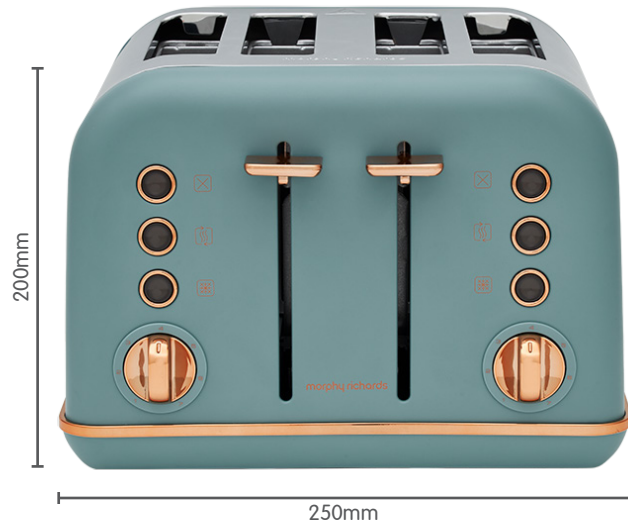

Accents Rose Gold 4 Slice Toaster

Rose Gold is the symbol colour of the style conscious. We bring you this style so you can breathe life, personality and warmth into your everyday with our Accents Rose Gold collection. You take pride in looking stylish and having your own identity - you need to celebrate it in a modern yet feminine way.

- Beautiful Rose Gold trims and details
- Teal matte finish
- Removable crumb tray
- Cord storage
- BPA Free

Stylish traditional design combining all the features required in today's modern kitchen

Model No.	242044
Product Name	Accents Rose Gold 4 Slice Toaster
Colour	Teal
Colours Available	Black, White, Midnight Blue, Ocean Grey, Maroon
Features	<ul style="list-style-type: none"> • 2 or 4 Slice independent operation • Variable browning control • Frozen bread setting • Cancel & reheat buttons
Dishwasher Safe	N/A
Wattage - Voltage	1880W - 220-240V / 50-60Hz
Size - w x d x h mm	250 x 175 x 200
Weight	2.5kg
Warranty	2 year domestic
EAN	5011832070364
Product Category	Breakfast

rose gold trims

independant operation

cancel, reheat & frozen buttons

2 year warranty