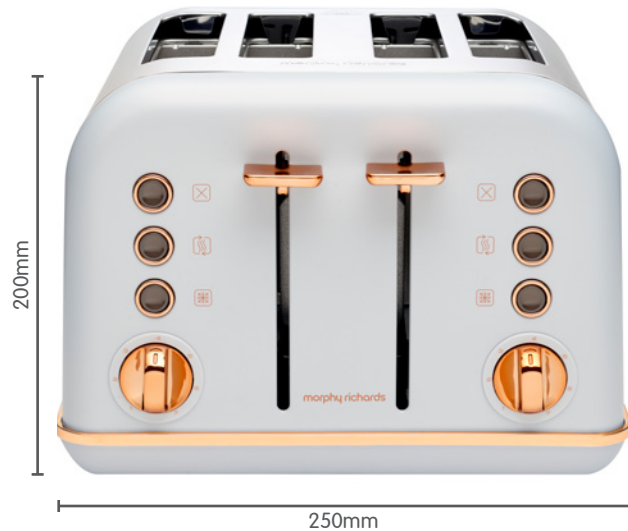

# Accents Rose Gold 4 Slice Toaster

Model No.	242042
Product Name	Accents Rose Gold 4 Slice Toaster
Colour	Ocean Grey
Colours Available	Black, White, Midnight Blue, Maroon, Teal
Features	<ul style="list-style-type: none"> <li>• 2 or 4 Slice independent operation</li> <li>• Variable browning control</li> <li>• Frozen bread setting</li> <li>• Cancel &amp; reheat buttons</li> </ul>
Dishwasher Safe	N/A
Wattage - Voltage	1880W - 220-240V / 50-60Hz
Size - w x d x h mm	250 x 175 x 200
Weight	2.5kg
Warranty	2 year domestic
EAN	5011832069238
Product Category	Breakfast

- Beautiful Rose Gold trims and details
- Ocean Grey matte finish
- Removable crumb tray
- Cord storage
- BPA Free

**Stylish traditional design combining all the features required in today's modern kitchen**

rose gold trims

independant operation

cancel, reheat & frozen buttons

2 year warranty