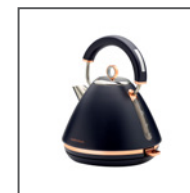

midnight blue